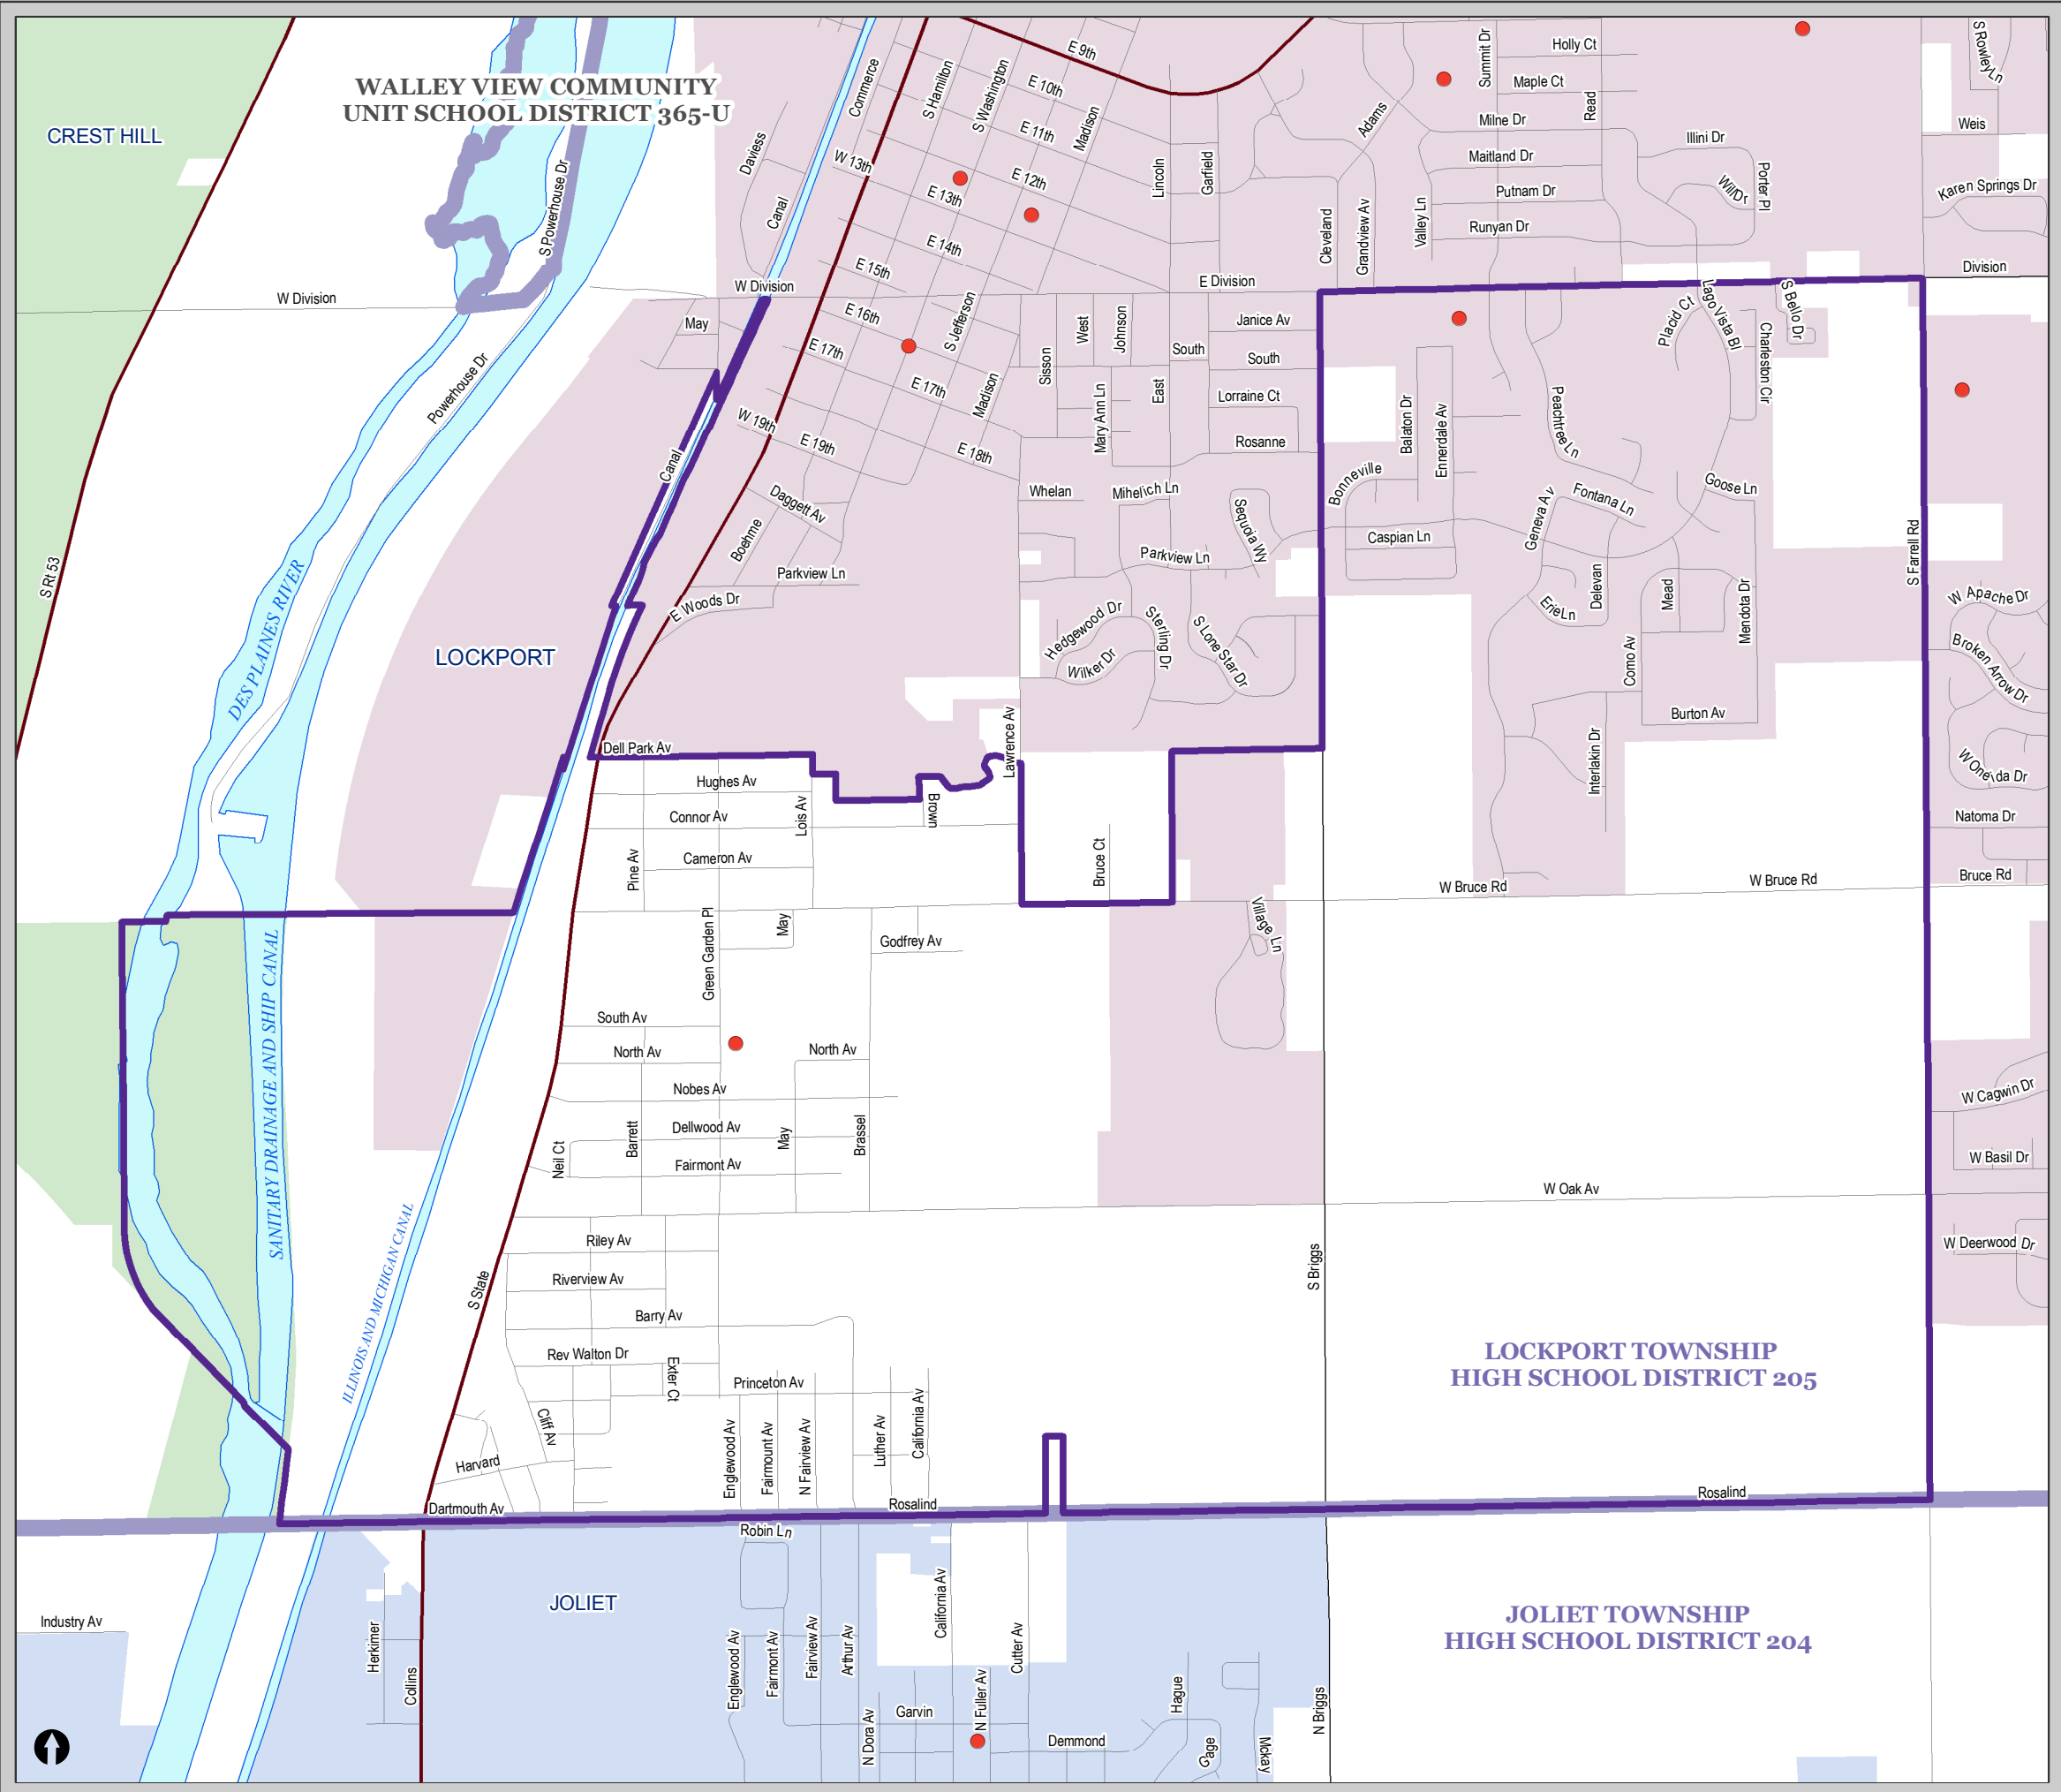

**WALLEY VIEW COMMUNITY
UNIT SCHOOL DISTRICT 365-U**

**Regional Office of
Education**

Will County, Illinois

**Fairmont Elementary
School District 89**

- School Locations
- Elementary School District
- High School District

Fairmont School District 89
Prepared by the Will County ROE
Print Date: 1.11.2007
302 N. Chicago St. Joliet, IL 60432

\\Gisdata\Gis_Dept\Dave_Levek\B_Size\Fairmont_Elem_89_B.mxd

**LOCKPORT TOWNSHIP
HIGH SCHOOL DISTRICT 205**

**JOLIET TOWNSHIP
HIGH SCHOOL DISTRICT 204**

CREST HILL

LOCKPORT

JOLIET

Industry Av

SANITARY DRAINAGE AND SHIP CANAL

DES PLAINES RIVER

ILLINOIS AND MICHIGAN CANAL