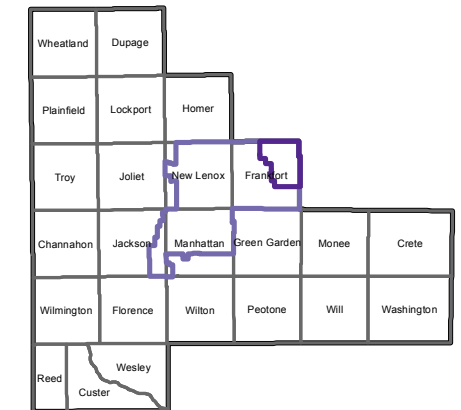

# Regional Office of Education

Will County, Illinois ~ 2017

## Summit Hill Elementary School District 161

- School Locations
- Waterbody
- Municipality
- Elementary School District
- High School District

**Lawrence M. Walsh**  
Will County Executive

**Shawn Walsh**  
Regional Superintendent  
of Schools

Summit Hill School District 161  
Prepared by the Will County GIS Dept  
Print Date: 9.20.2016  
302 N. Chicago St. Joliet, IL 60432

**NOTE: School District Boundary Lines do not extend into adjacent counties.**