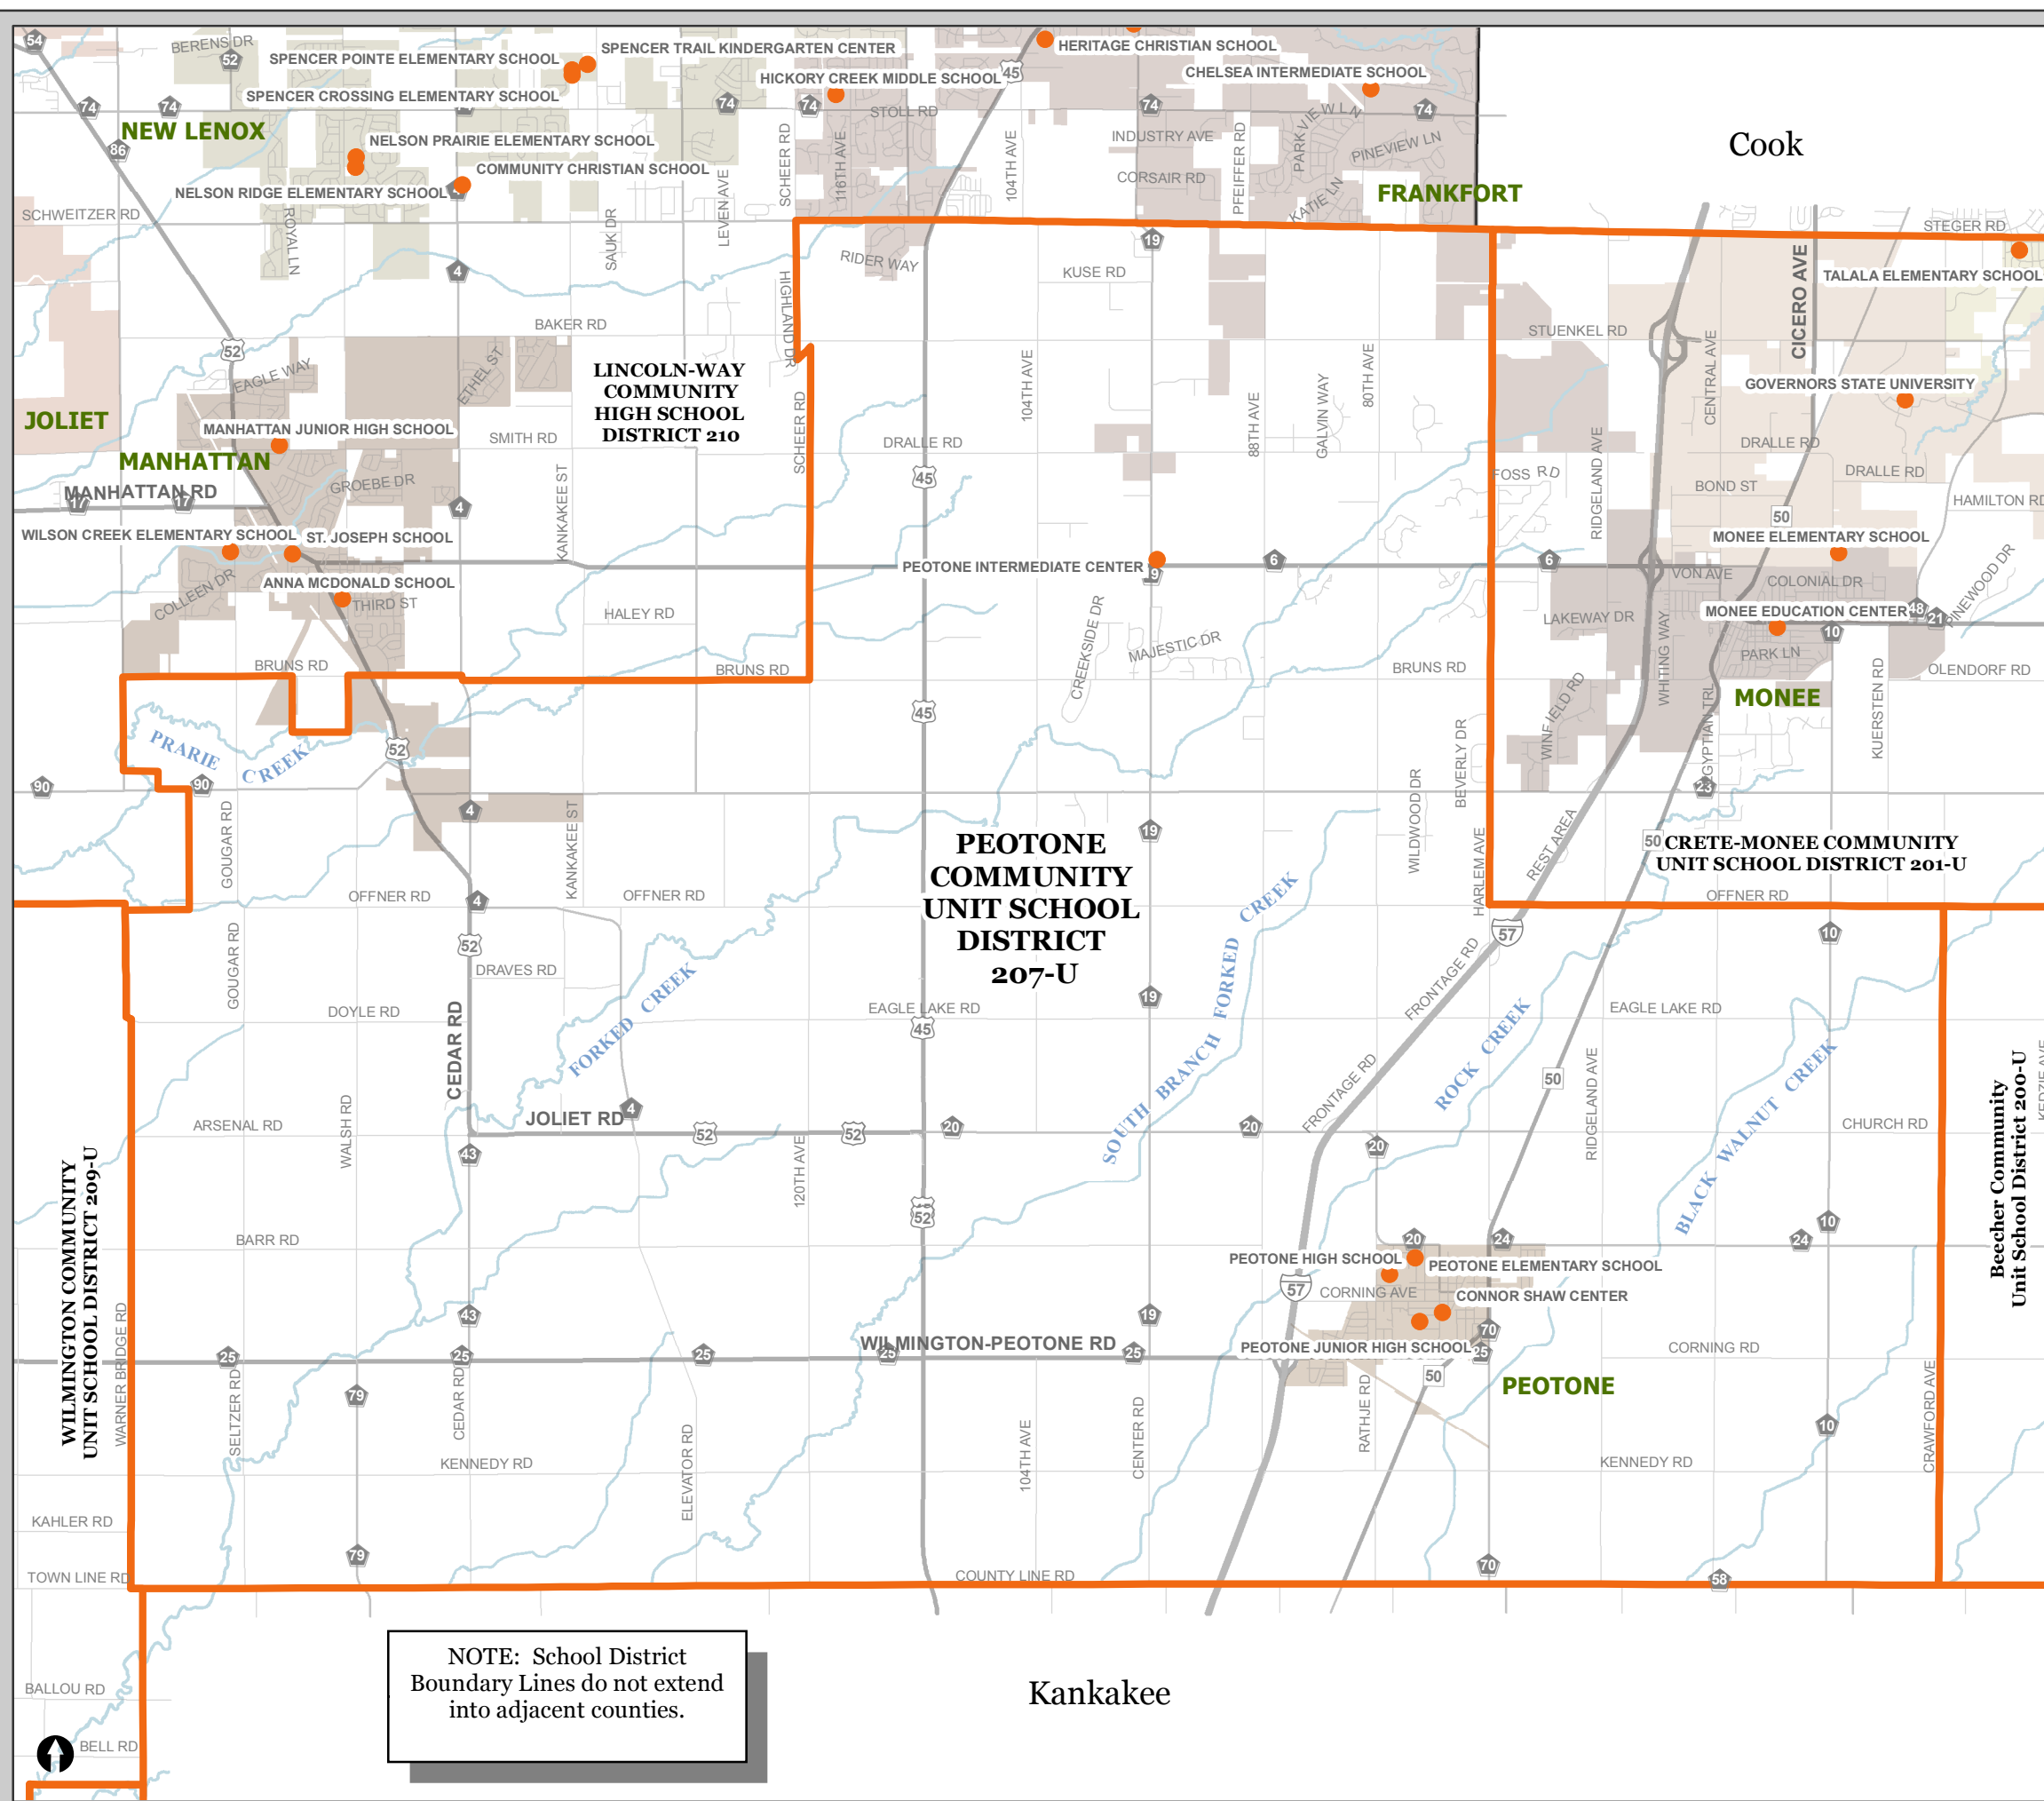

Regional Office of Education

Will County, Illinois ~ 2017

Peotone Community Unit School District 207-U

- School Locations
- Waterbody
- Municipality
- Unit School District

Lawrence M. Walsh
Will County Executive

Shawn Walsh
Regional Superintendent
of Schools

Disclaimer of Warranties and Accuracy of Data
Although the data developed by Will County for its maps, websites, and Geographic Information System has been produced and processed from sources believed to be reliable, no warranty, expressed or implied, is made regarding accuracy, adequacy, completeness, legality, reliability or usefulness of any information. This disclaimer applies to both isolated and aggregate uses of the information. The County and elected officials provide this information on an "as is" basis. All warranties of any kind, express or implied, including but not limited to the implied warranties of merchantability, fitness for a particular purpose, freedom from contamination by computer viruses or hackers and non-infringement of proprietary rights are disclaimed. Changes may be periodically made to the information herein; these changes may or may not be incorporated in any new version of the publication. If you have obtained information from any of the County web pages from a source other than the County pages, be aware that electronic data can be altered subsequent to original distribution. Data can also quickly become out of date. It is recommended that careful attention be paid to the contents of any data, and that the originator of the data or information be contacted with any questions regarding appropriate use. Please direct any questions or issues via email to gis@willcountyillinois.com.

Prepared by the Will County ROE
Print Date: 9.20.2016

NOTE: School District Boundary Lines do not extend into adjacent counties.

Kankakee