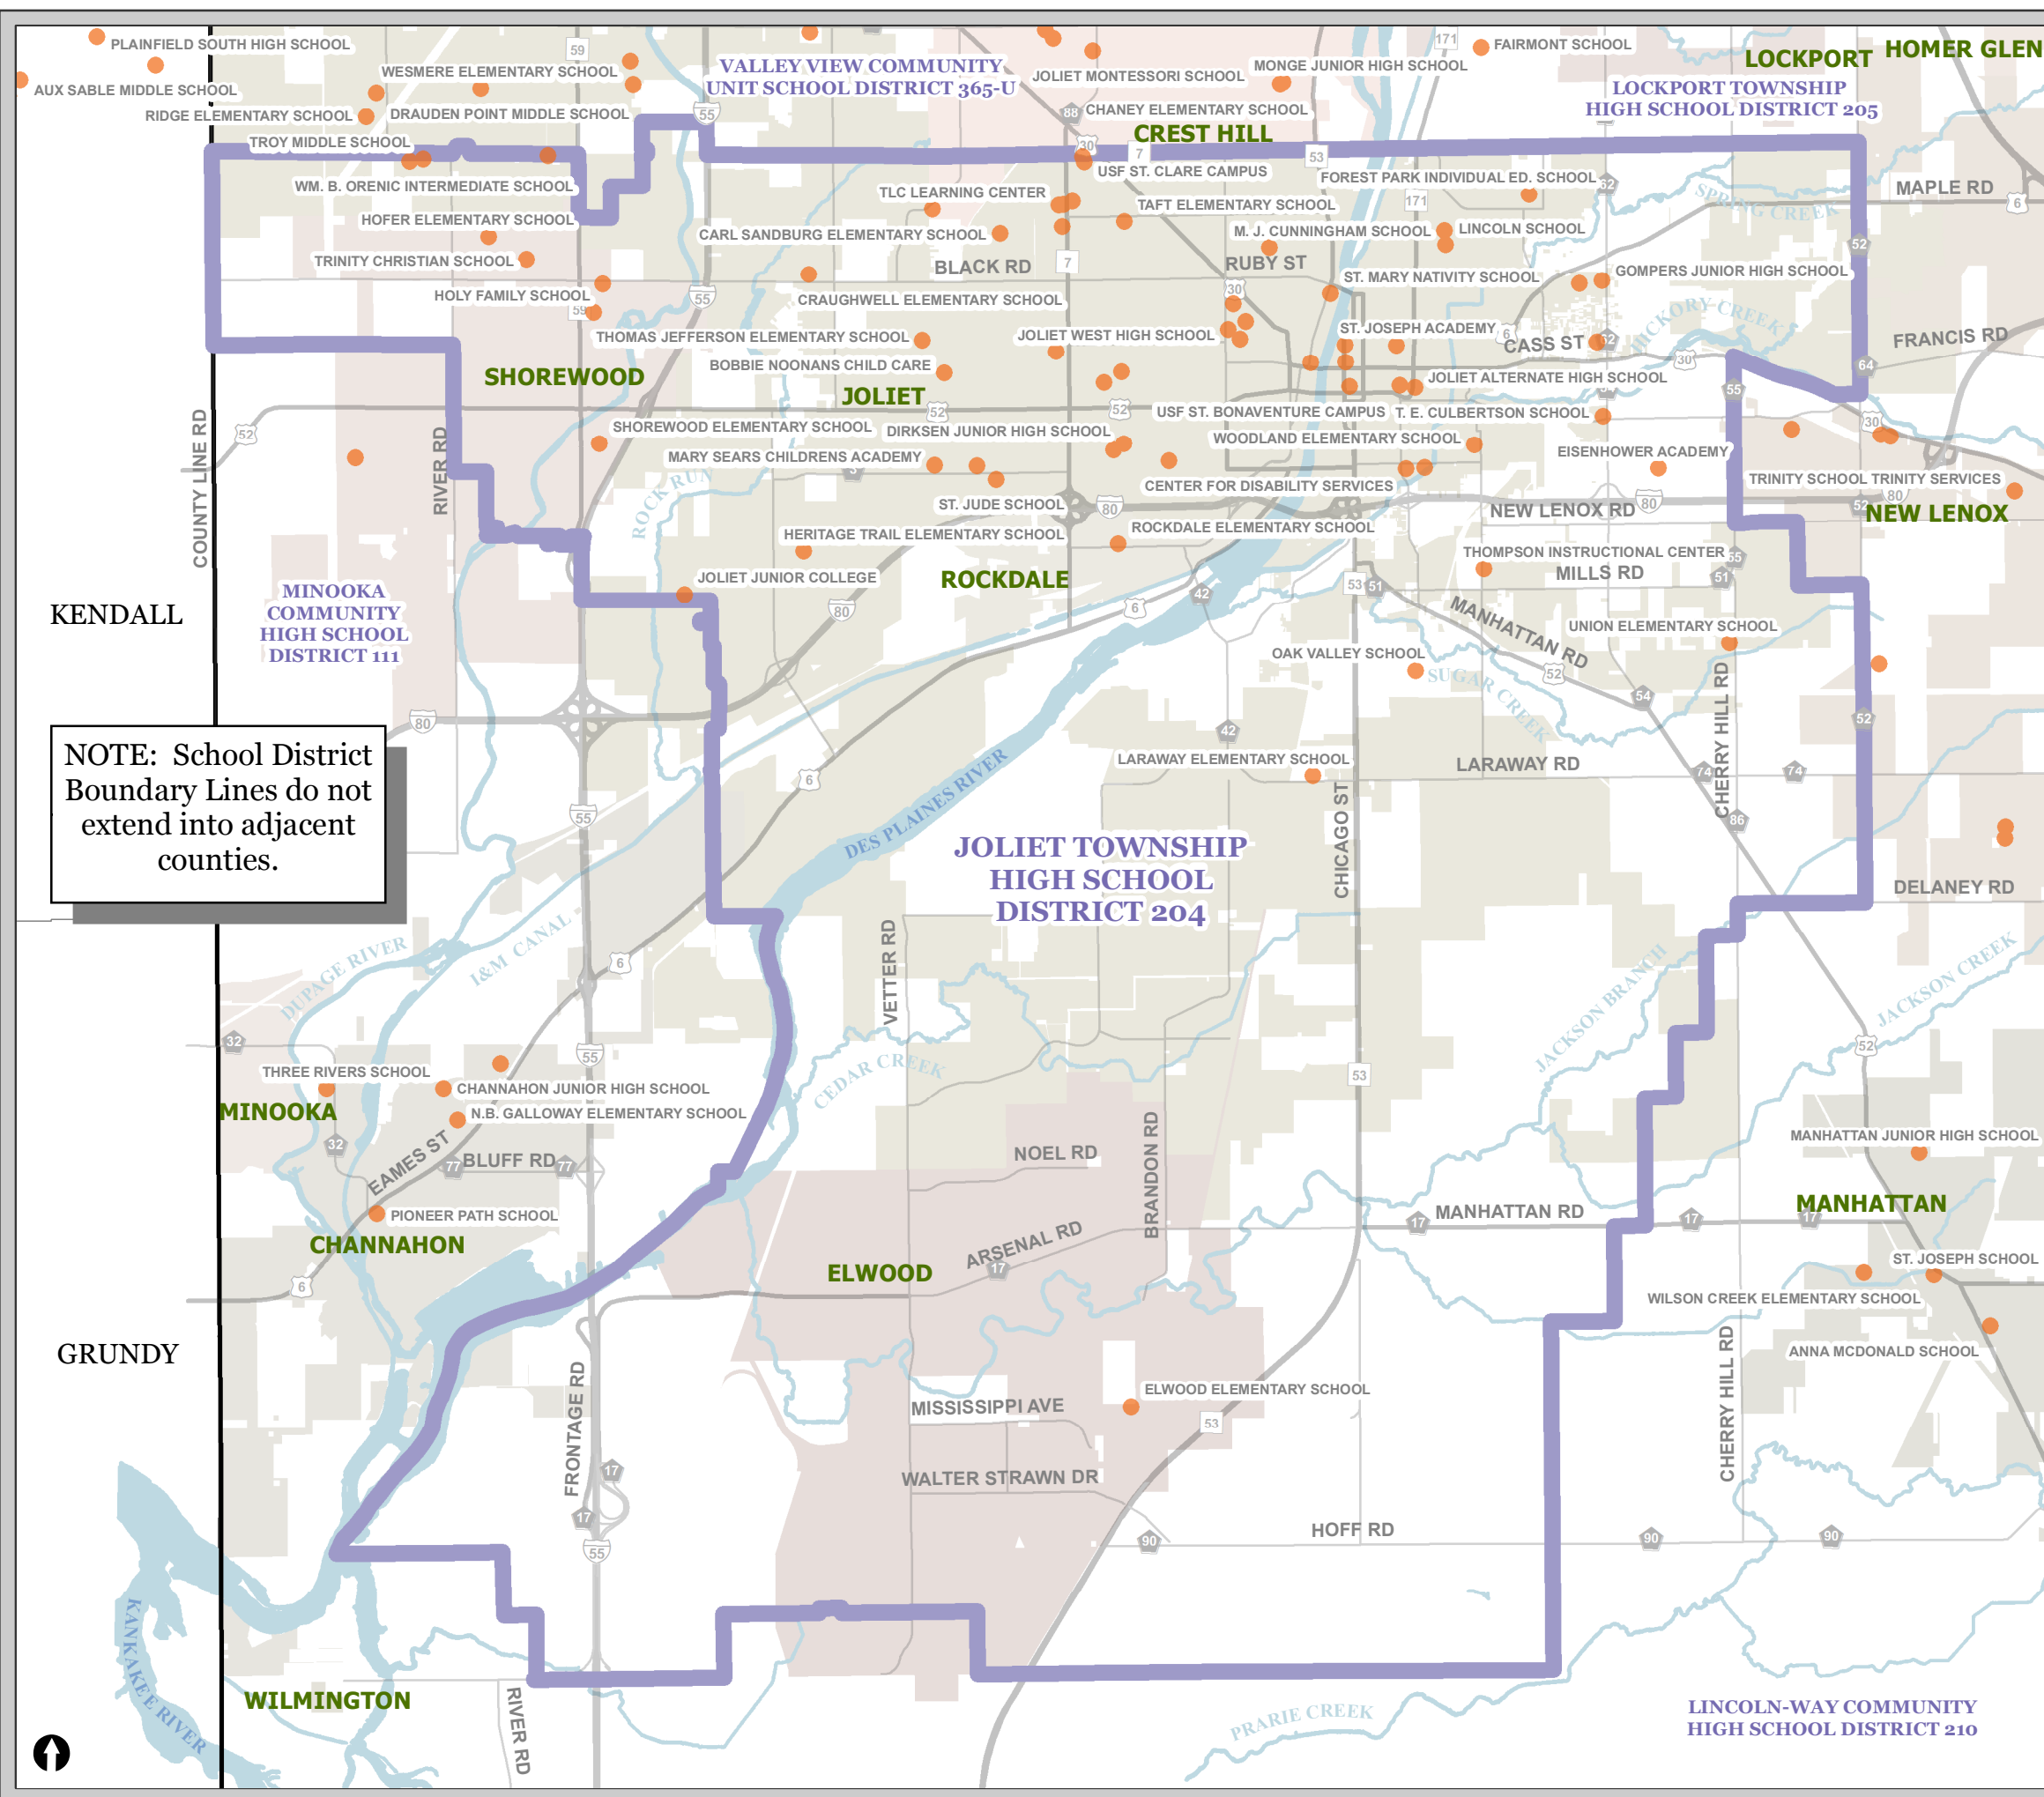

## Joliet Township School District 204

-  School Locations
-  Waterbody
-  Municipality
-  High School District

Lawrence M. Walsh  
Will County Executive

Shawn Walsh  
Regional Superintendent  
of Schools

**Disclaimer of Warranties and Accuracy of Data**  
Although the data developed by Will County for its maps, websites, and Geographic Information System has been produced and processed from sources believed to be reliable, no warranty, expressed or implied, is made regarding accuracy, adequacy, completeness, legality, reliability or usefulness of any information. This disclaimer applies to both isolated and aggregate uses of the information. The County and elected officials provide this information on an "as is" basis. All warranties of any kind, express or implied, including but not limited to the implied warranties of merchantability, fitness for a particular purpose, freedom from contamination by computer viruses or hackers and non-infringement of proprietary rights are disclaimed. Changes may be periodically made to the information herein; these changes may or may not be incorporated in any new version of the publication. If you have obtained information from any of the County web pages from a source other than the County pages, be aware that electronic data can be altered subsequent to original distribution. Data can also quickly become out of date. It is recommended that careful attention be paid to the contents of any data, and that the originator of the data or information be contacted with any questions regarding appropriate use. Please direct any questions or issues via email to [gis@willcountyillinois.com](mailto:gis@willcountyillinois.com).

Joliet Township School District 204  
Prepared by the Will County GIS Dept  
Print Date: 9.15.2016  
302 N. Chicago St. Joliet, IL 60432

NOTE: School District Boundary Lines do not extend into adjacent counties.