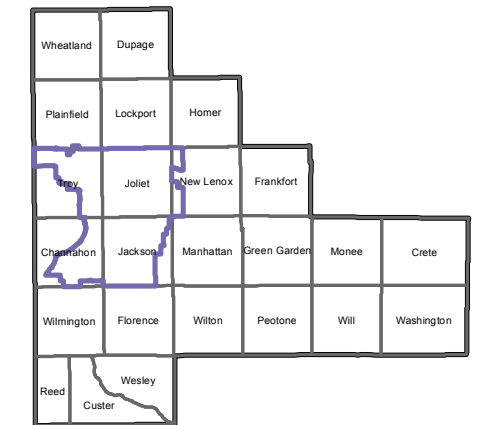

# Regional Office of Education

Will County, Illinois ~ 2017

## Joliet Township School District 204

-  School Locations
-  Waterbody
-  Municipality
-  High School District

Lawrence M. Walsh  
Will County Executive

Shawn Walsh  
Regional Superintendent  
of Schools

Joliet Township School District 204  
Prepared by the Will County GIS Dept  
Print Date: 9.15.2016  
302 N. Chicago St. Joliet, IL 60432

NOTE: School District Boundary Lines do not extend into adjacent counties.