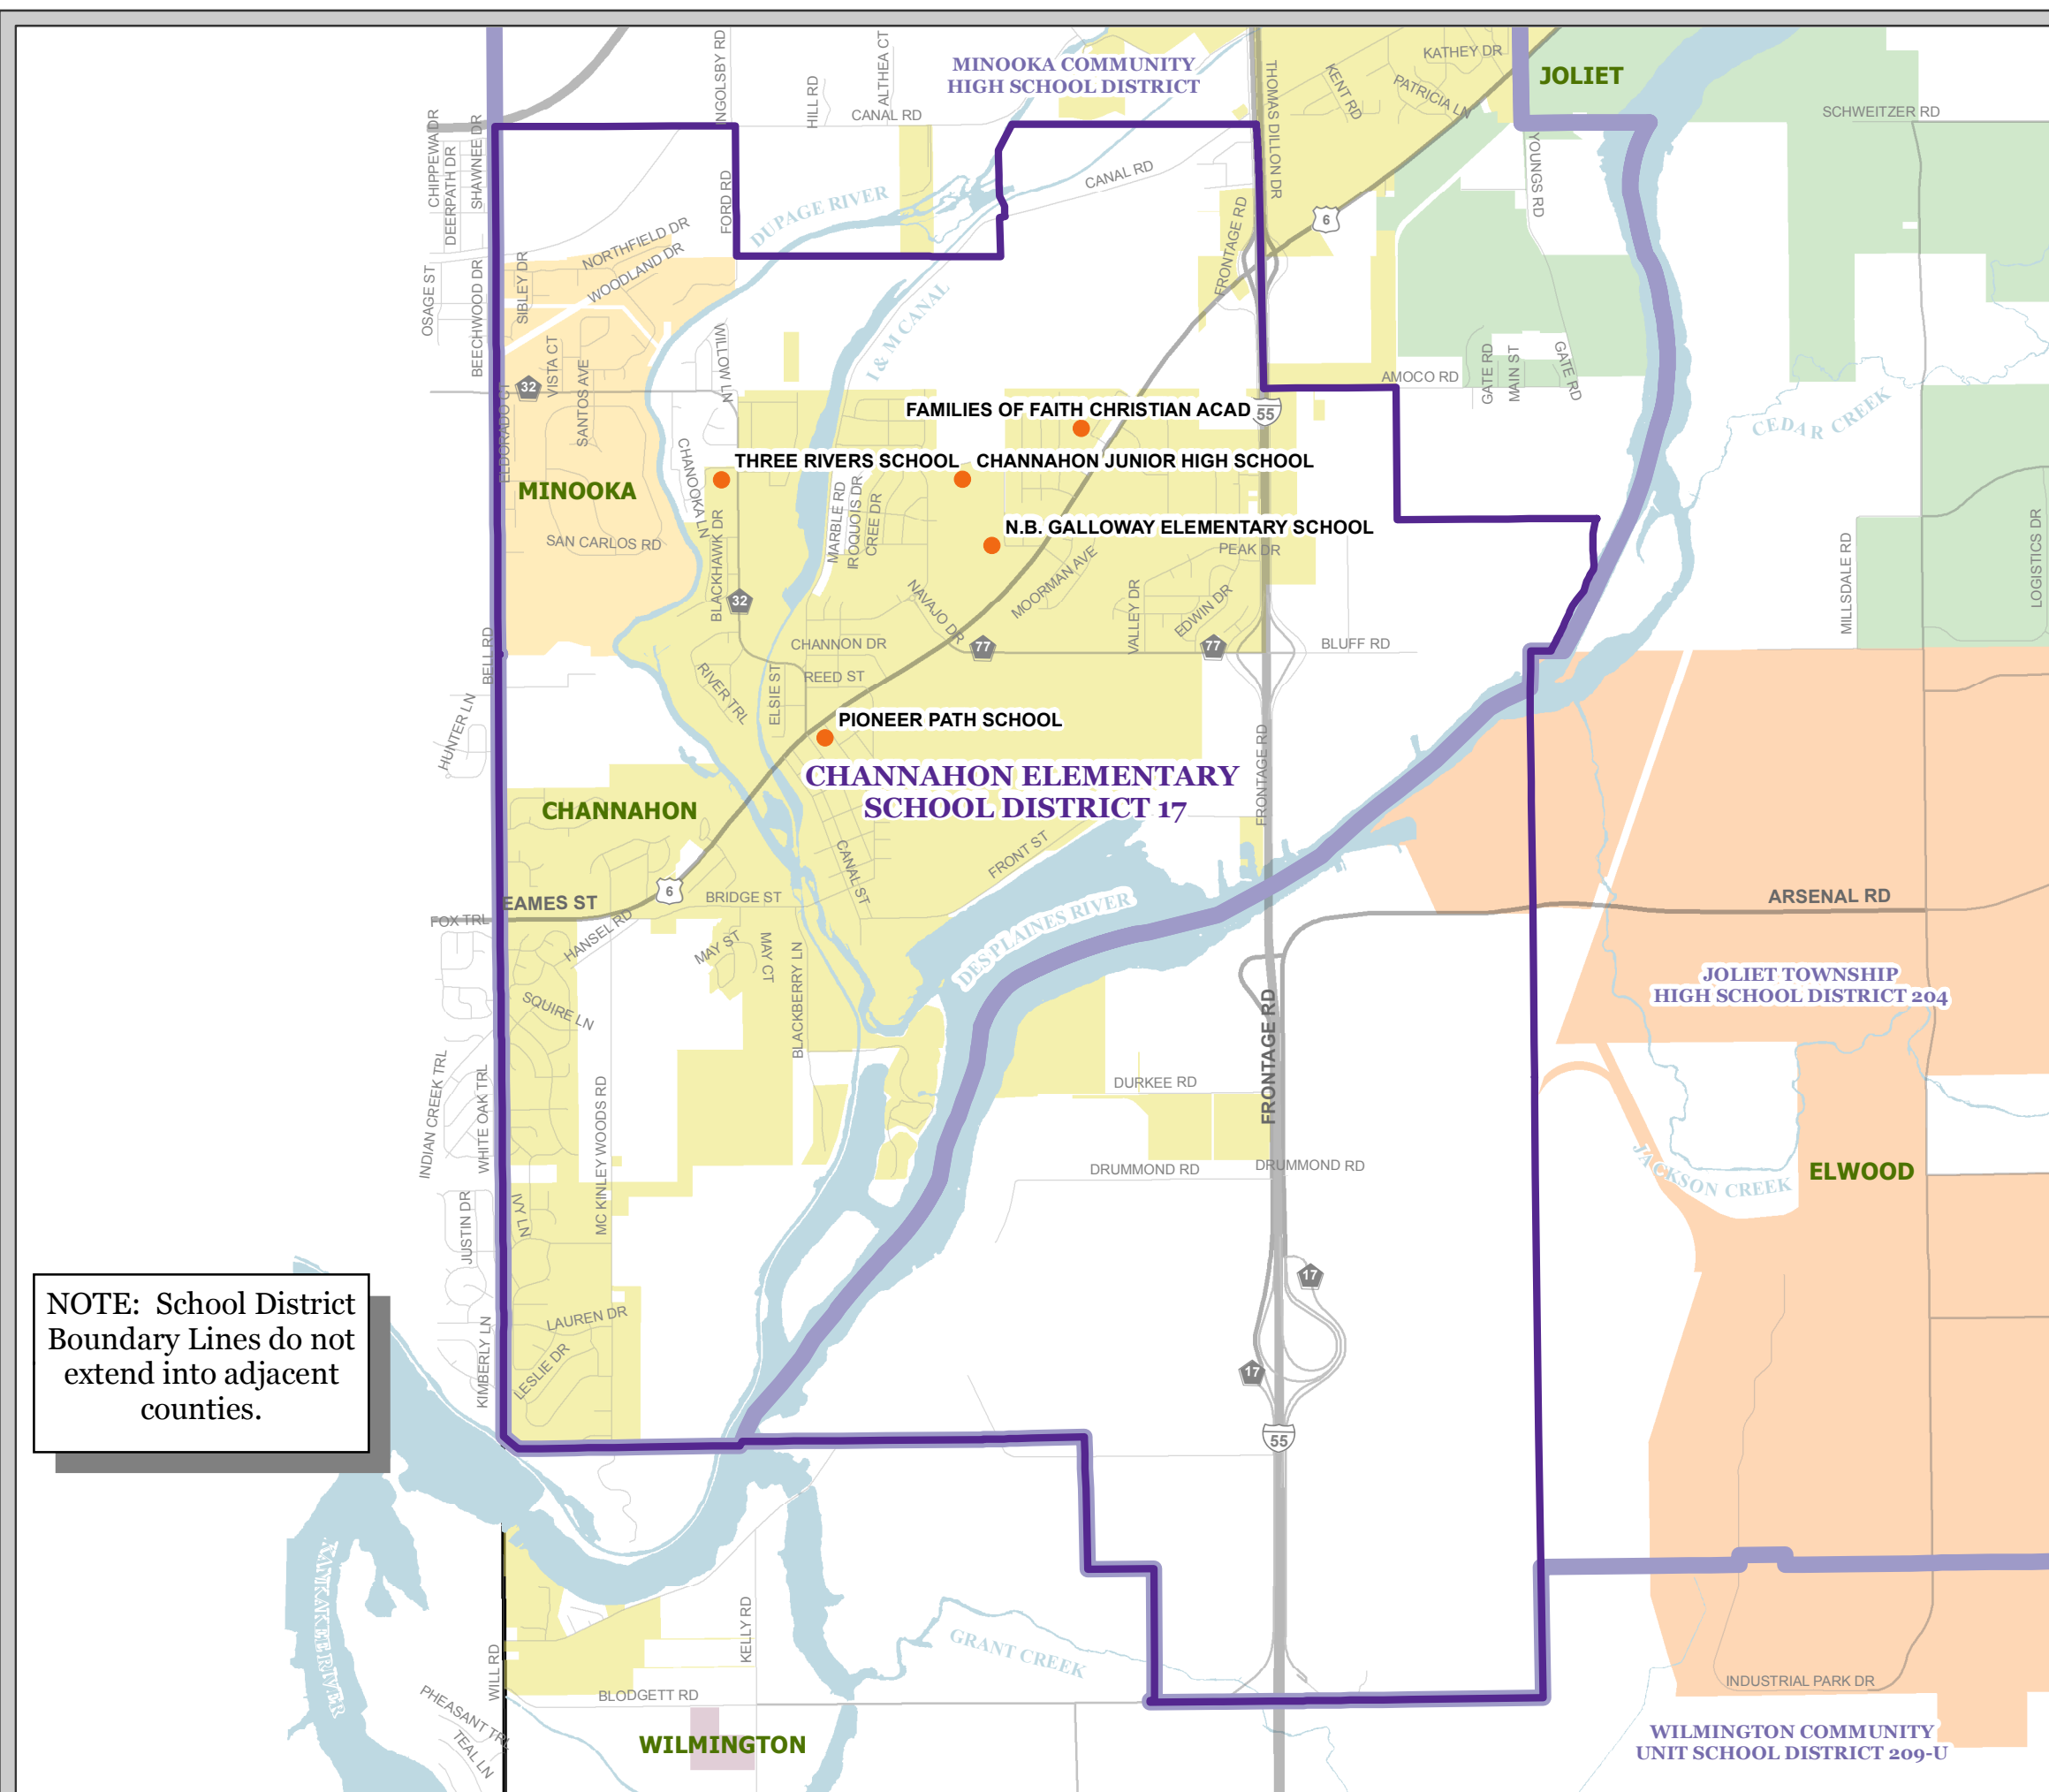

Regional Office of Education

Will County, Illinois ~ 2017

Channahon Elementary School District 17

- School Locations
- Waterbody
- Municipality
- Elementary School District
- High School District

Lawrence M. Walsh
Will County Executive

Shawn Walsh
Regional Superintendent
of Schools

Disclaimer of Warranties and Accuracy of Data
Although the data developed by Will County for its maps, websites, and Geographic Information System has been produced and processed from sources believed to be reliable, no warranty, expressed or implied, is made regarding accuracy, adequacy, completeness, legality, reliability or usefulness of any information. This disclaimer applies to both isolated and aggregate uses of the information. The County and elected officials provide this information on an "as is" basis. All warranties of any kind, express or implied, including but not limited to the implied warranties of merchantability, fitness for a particular purpose, freedom from contamination by computer viruses or hackers and non-infringement of proprietary rights are disclaimed. Changes may be periodically made to the information herein; these changes may or may not be incorporated in any new version of the publication. If you have obtained information from any of the County web pages from a source other than the County pages, be aware that electronic data can be altered subsequent to original distribution. Data can also quickly become out of date. It is recommended that careful attention be paid to the contents of any data, and that the originator of the data or information be contacted with any questions regarding appropriate use. Please direct any questions or issues via email to gis@willcountyillinois.com.

Channahon School District 17
Prepared by the Will County GIS Dept
Print Date: 9.14.2016
302 N. Chicago St. Joliet, IL 60432

NOTE: School District Boundary Lines do not extend into adjacent counties.