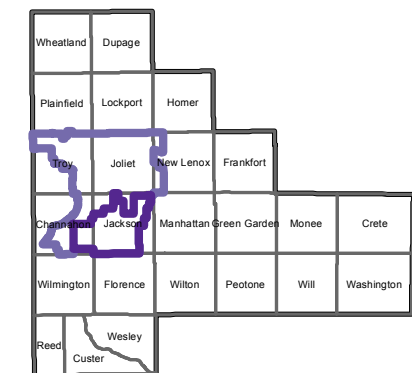

# Regional Office of Education

Will County, Illinois ~ 2017

## Elwood Community Consolidated School District 203

-  School Locations
-  Waterbody
-  Municipality
-  Elementary School District
-  High School District

Lawrence M. Walsh  
Will County Executive

Shawn Walsh  
Regional Superintendent  
of Schools

Elwood School District 203  
Prepared by the Will County GIS Dept  
Print Date: 9.14.2016  
302 N. Chicago St. Joliet, IL 60432