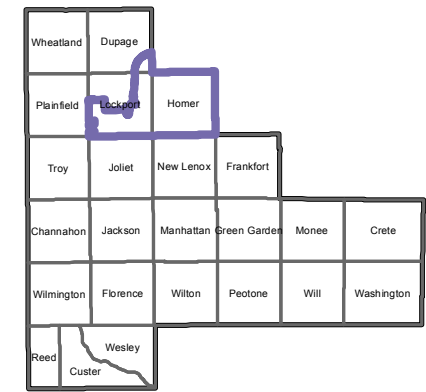

NOTE: School District Boundary Lines do not extend into adjacent counties.

Regional Office of Education

Will County, Illinois ~ 2017

Lockport Township High School District 205

- School Locations
- Waterbody
- Municipality
- High School District

Lockport High School District 205
Prepared by the Will County GIS Dept
Print Date: 9.16.2016
302 N. Chicago St. Joliet, IL 60432