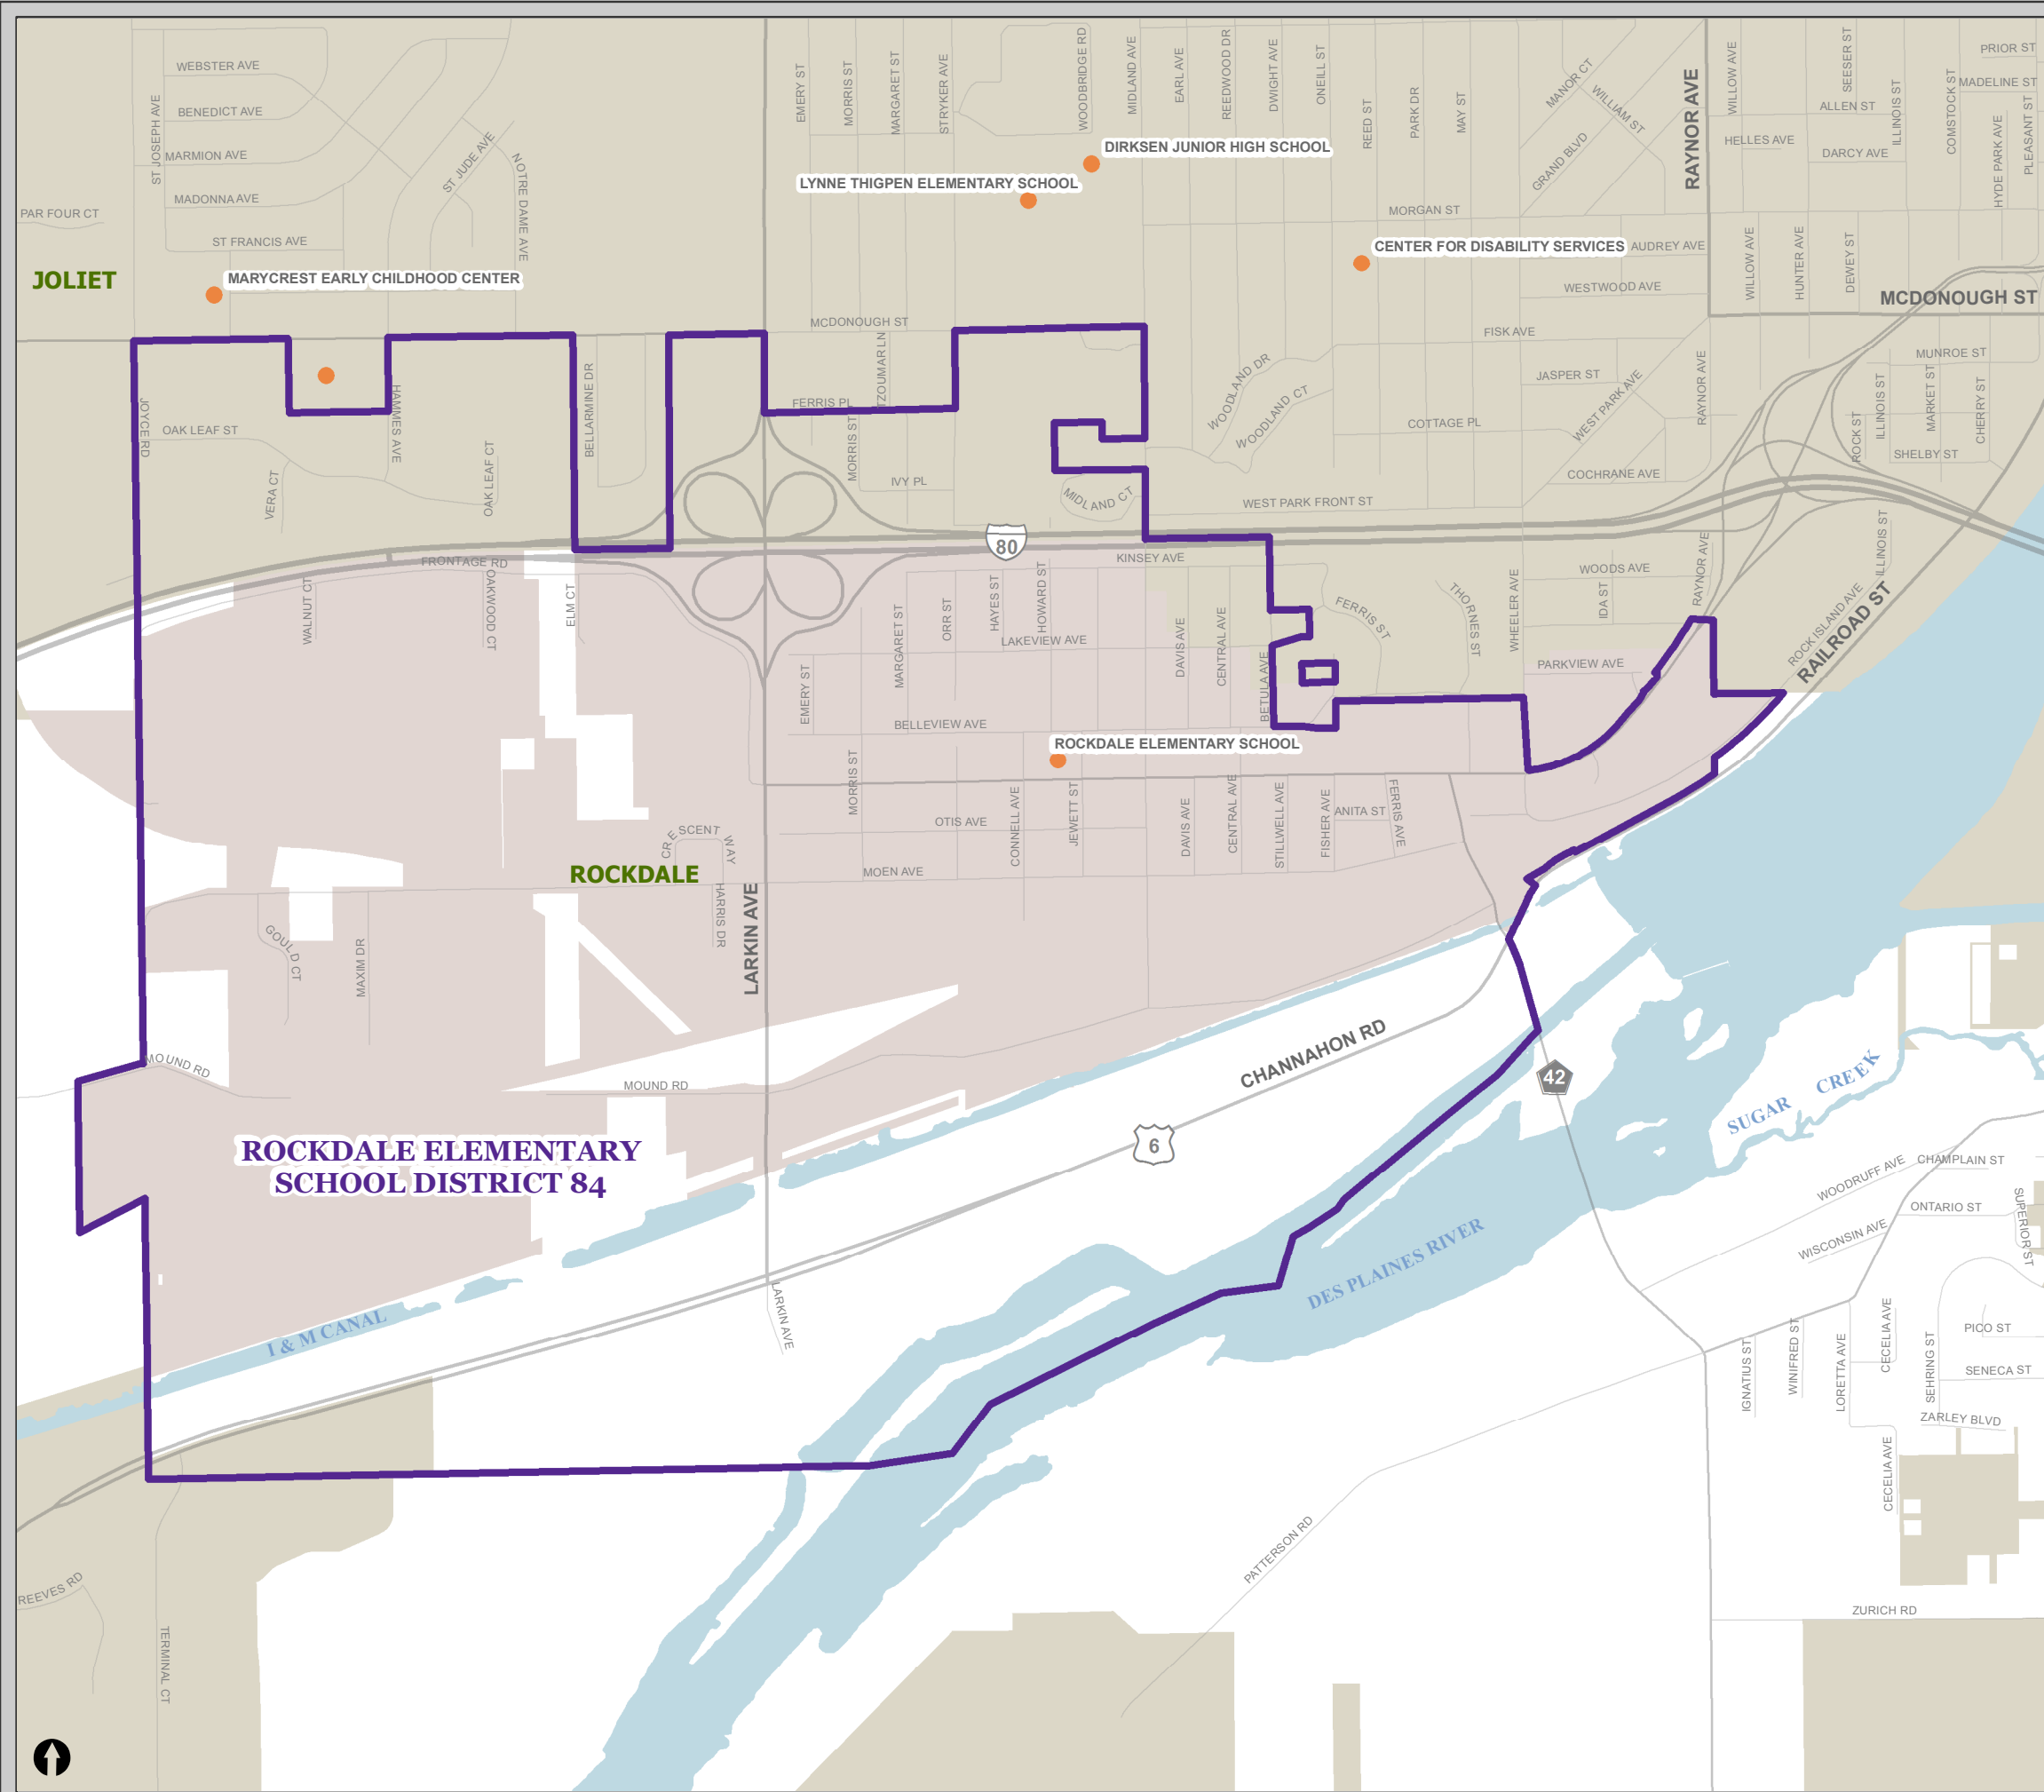

Regional Office of Education

Will County, Illinois ~ 2017

Rockdale Elementary School District 84

-  School Locations
-  Waterbody
-  Municipality
-  Elementary School District

Lawrence M. Walsh
Will County Executive

Shawn Walsh
Regional Superintendent
of Schools

Disclaimer of Warranties and Accuracy of Data
Although the data developed by Will County for its maps, websites, and Geographic Information System has been produced and processed from sources believed to be reliable, no warranty, expressed or implied, is made regarding accuracy, adequacy, completeness, legality, reliability or usefulness of any information. This disclaimer applies to both isolated and aggregate uses of the information. The County and elected officials provide this information on an "as is" basis. All warranties of any kind, express or implied, including but not limited to the implied warranties of merchantability, fitness for a particular purpose, freedom from contamination by computer viruses or hackers and non-infringement of proprietary rights are disclaimed. Changes may be periodically made to the information herein; these changes may or may not be incorporated in any new version of the publication. If you have obtained information from any of the County web pages from a source other than the County pages, be aware that electronic data can be altered subsequent to original distribution. Data can also quickly become out of date. It is recommended that careful attention be paid to the contents of any data, and that the originator of the data or information be contacted with any questions regarding appropriate use. Please direct any questions or issues via email to gis@willcountyillinois.com.

Prepared by the Will County GIS Dept
Print Date: 9.20.2016

0.25 Miles

JOLIET

ROCKDALE

ROCKDALE ELEMENTARY SCHOOL DISTRICT 84