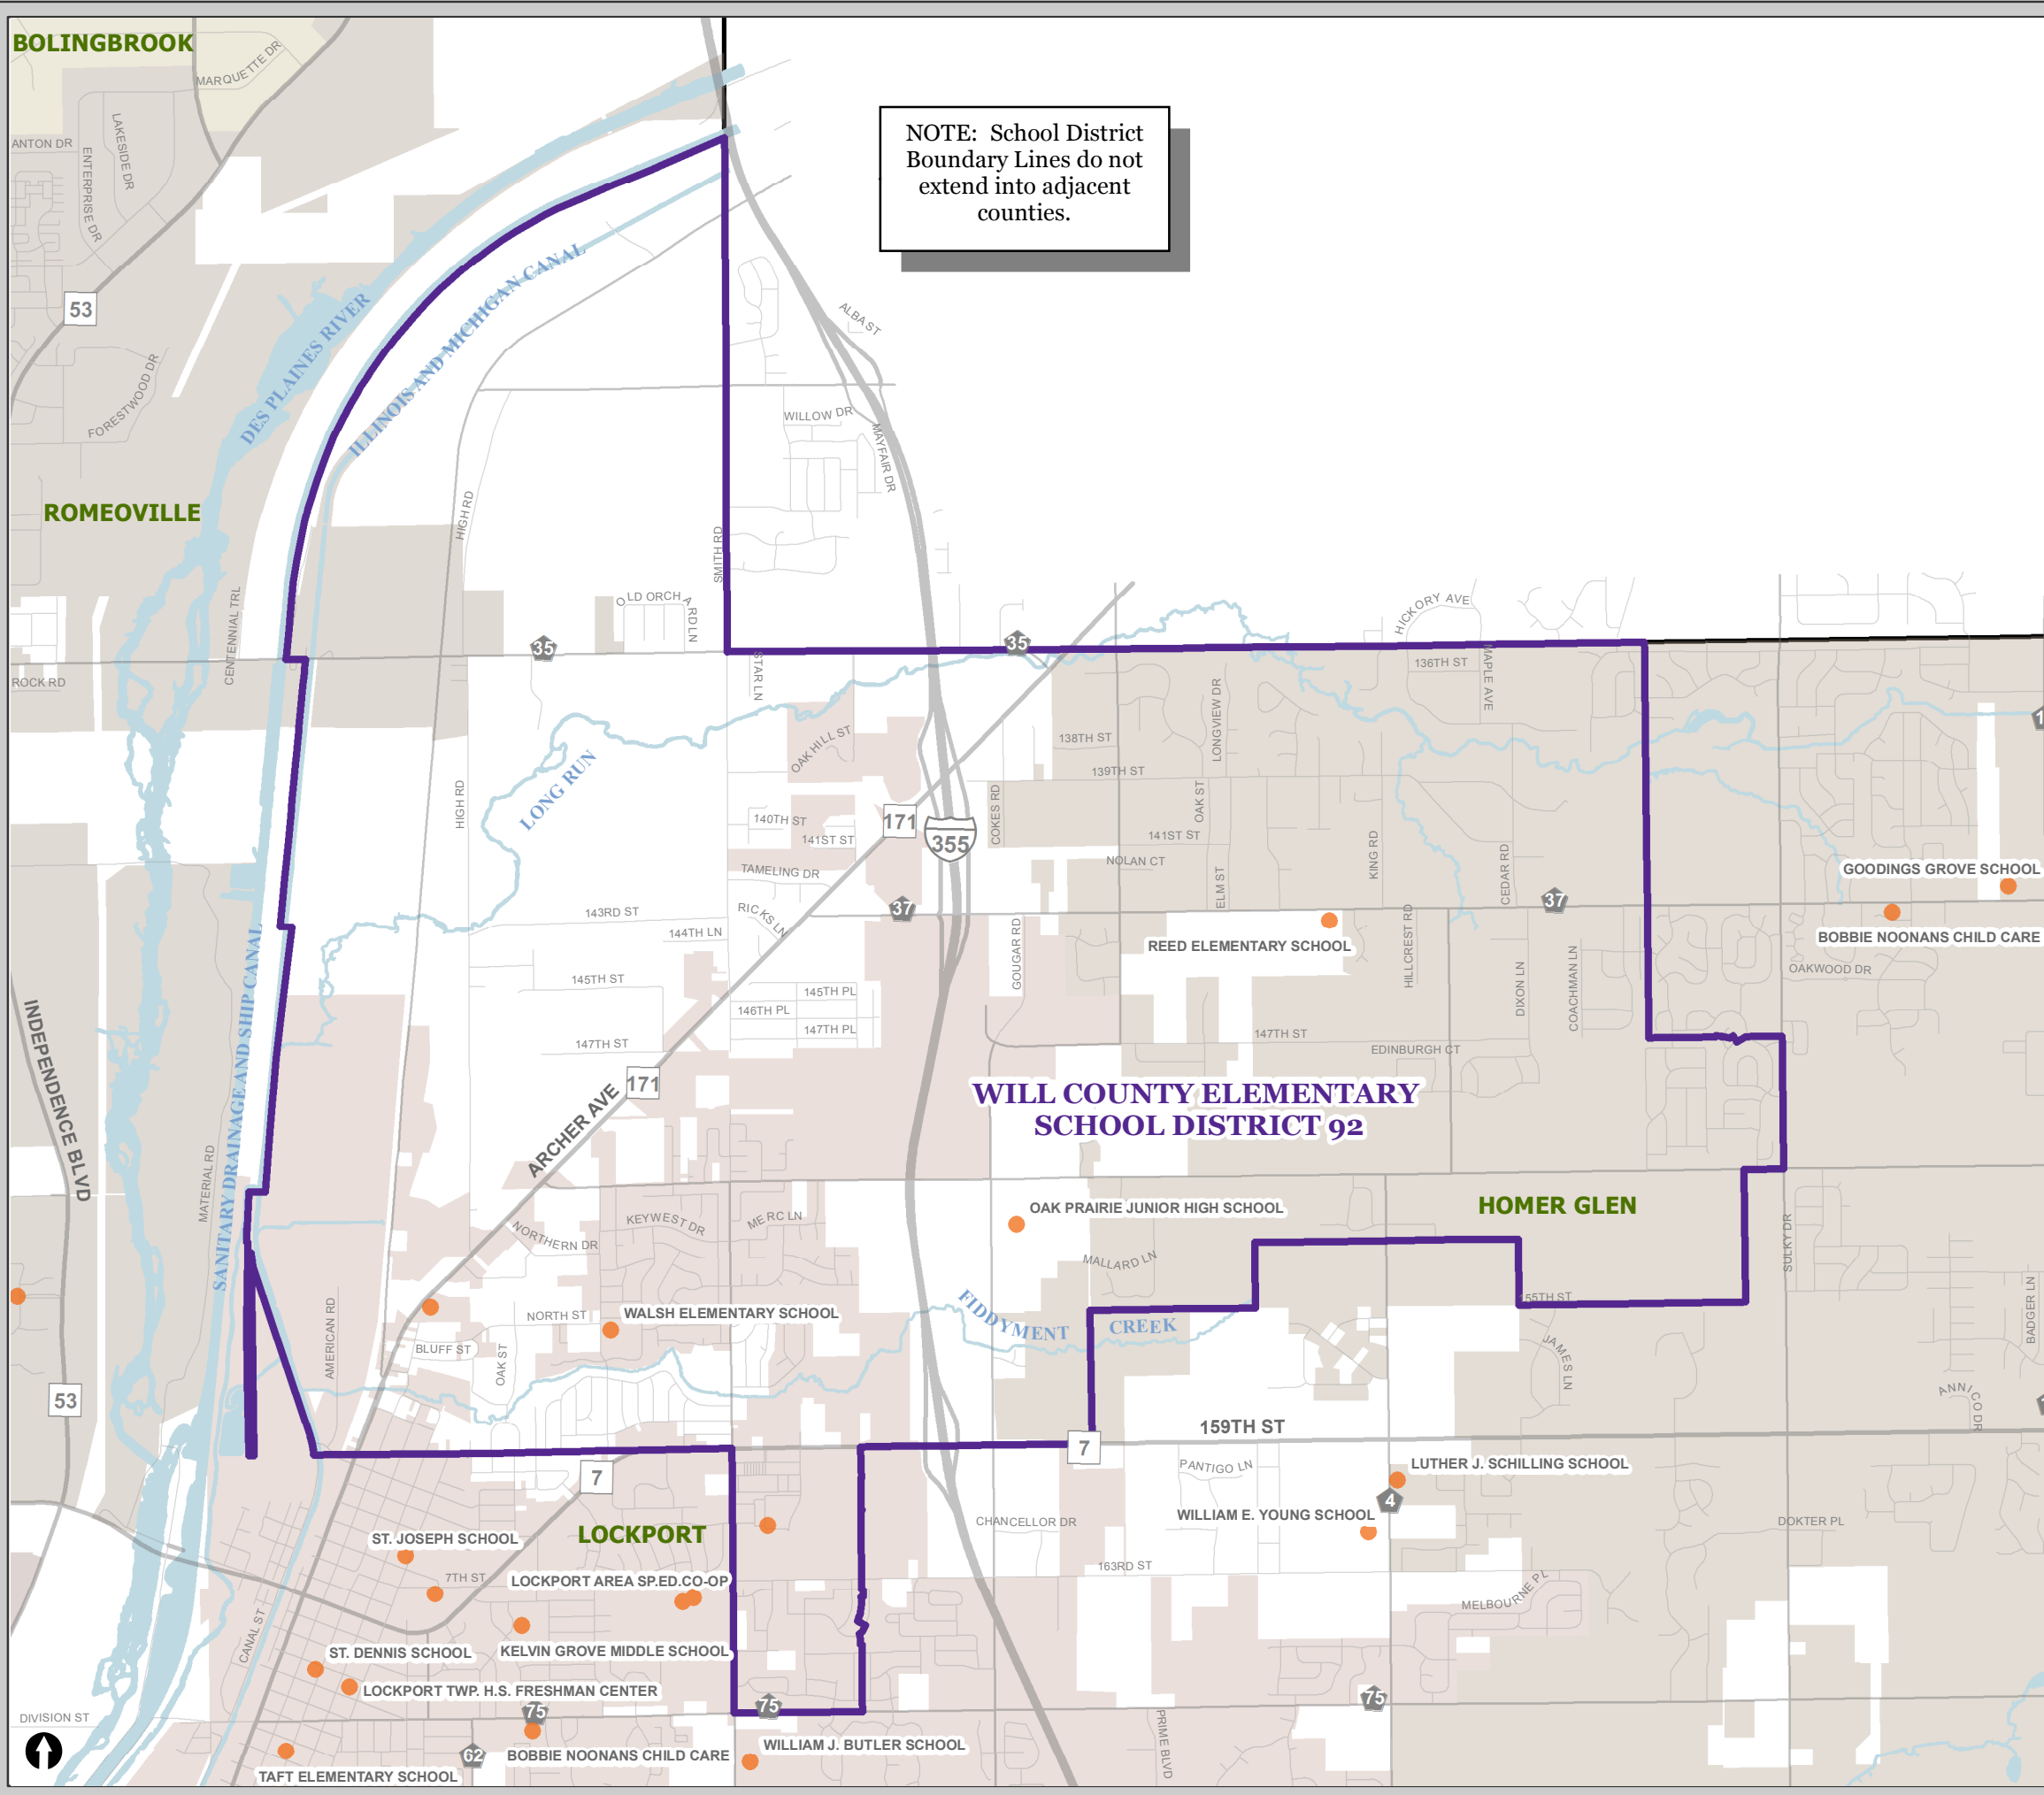

BOLINGBROOK

ROMEDEVILLE

NOTE: School District Boundary Lines do not extend into adjacent counties.

Regional Office of Education

Will County, Illinois ~ 2017

Will County Elementary School District 92

-  School Locations
-  Waterbody
-  Municipality
-  Elementary School District

Lawrence M. Walsh
Will County Executive

Shawn Walsh
Regional Superintendent
of Schools

Disclaimer of Warranties and Accuracy of Data
Although the data developed by Will County for its maps, websites, and Geographic Information System has been produced and processed from sources believed to be reliable, no warranty, expressed or implied, is made regarding accuracy, adequacy, completeness, legality, reliability or usefulness of any information. This disclaimer applies to both isolated and aggregate uses of the information. The County and elected officials provide this information on an "as is" basis. All warranties of any kind, express or implied, including but not limited to the implied warranties of merchantability, fitness for a particular purpose, freedom from contamination by computer viruses or hackers and non-infringement of proprietary rights are disclaimed. Changes may be periodically made to the information herein; these changes may or may not be incorporated in any new version of the publication. If you have obtained information from any of the County web pages from a source other than the County pages, be aware that electronic data can be altered subsequent to original distribution. Data can also quickly become out of date. It is recommended that careful attention be paid to the contents of any data, and that the originator of the data or information be contacted with any questions regarding appropriate use. Please direct any questions or issues via email to gis@willcountyillinois.com.

Prepared by the Will County GIS Dept
Print Date: 9.21.2016
302 N. Chicago St. Joliet, IL 60432