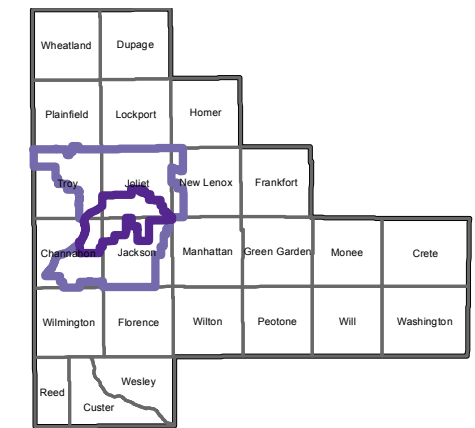

# Regional Office of Education

Will County, Illinois ~ 2017

## Laraway Community Consolidated School District 70C

- School Locations
- Waterbody
- Municipality
- Elementary School District
- High School District

**Lawrence M. Walsh**  
Will County Executive

**Shawn Walsh**  
Regional Superintendent  
of Schools

Laraway School District 70C  
Prepared by the Will County GIS  
Print Date: 9.15.2016